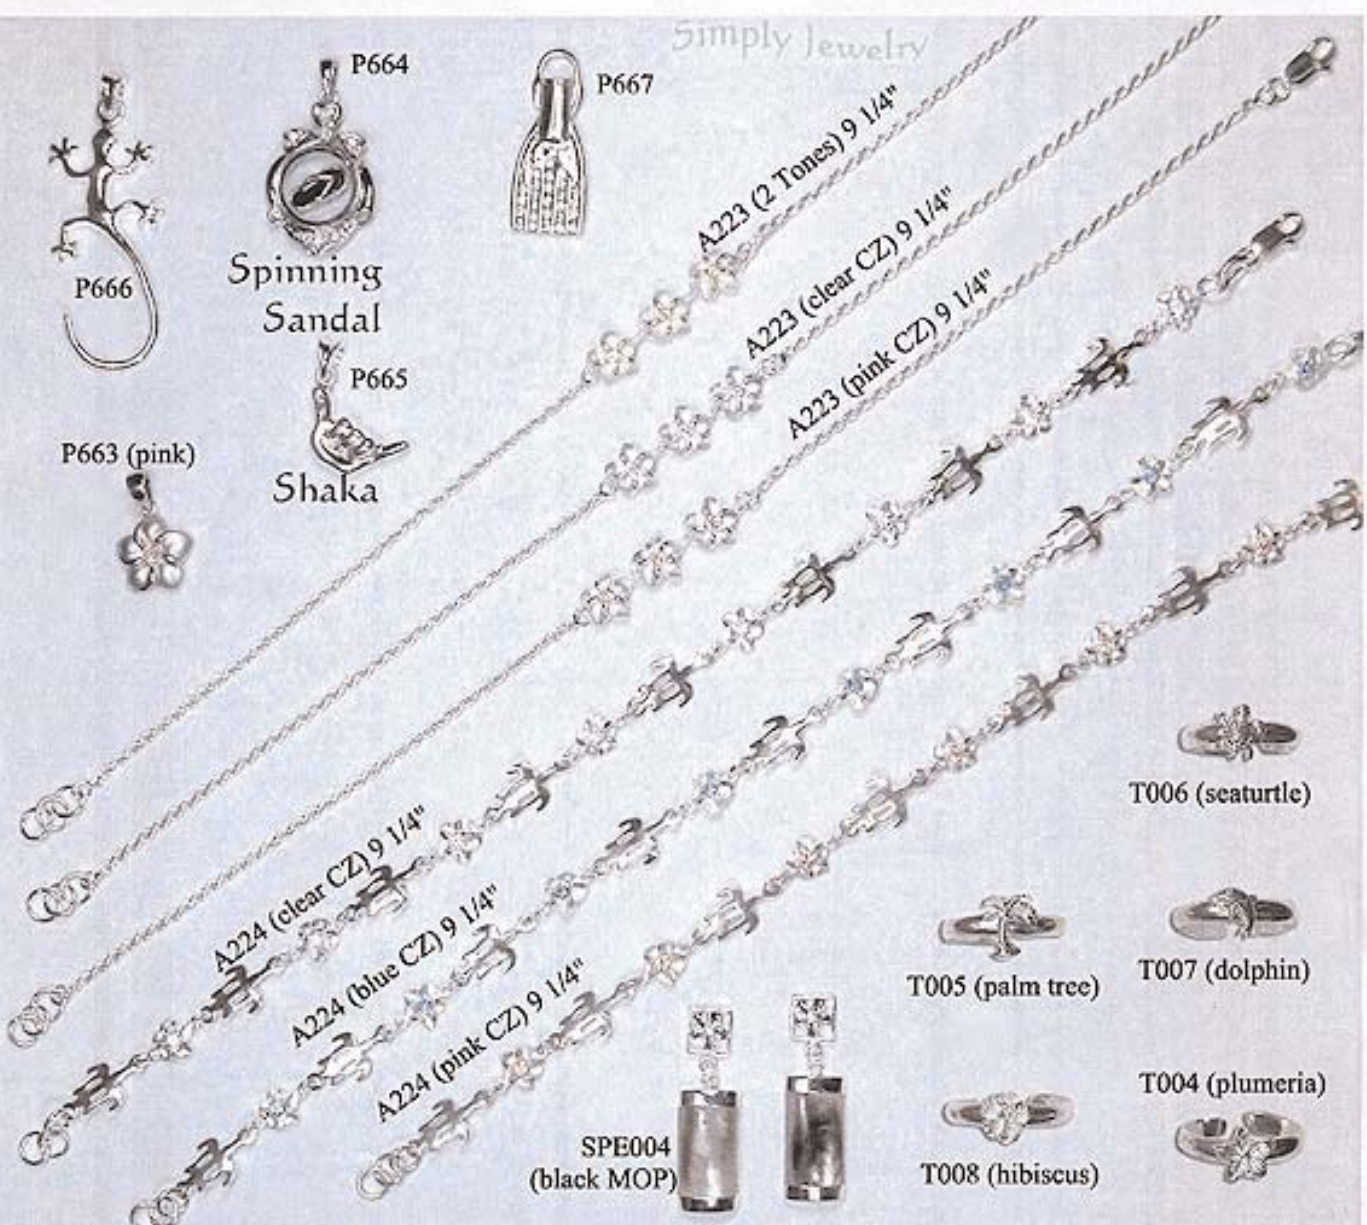

SPE004 (black MOP)

Simply Jewelry

P666

P667

P665