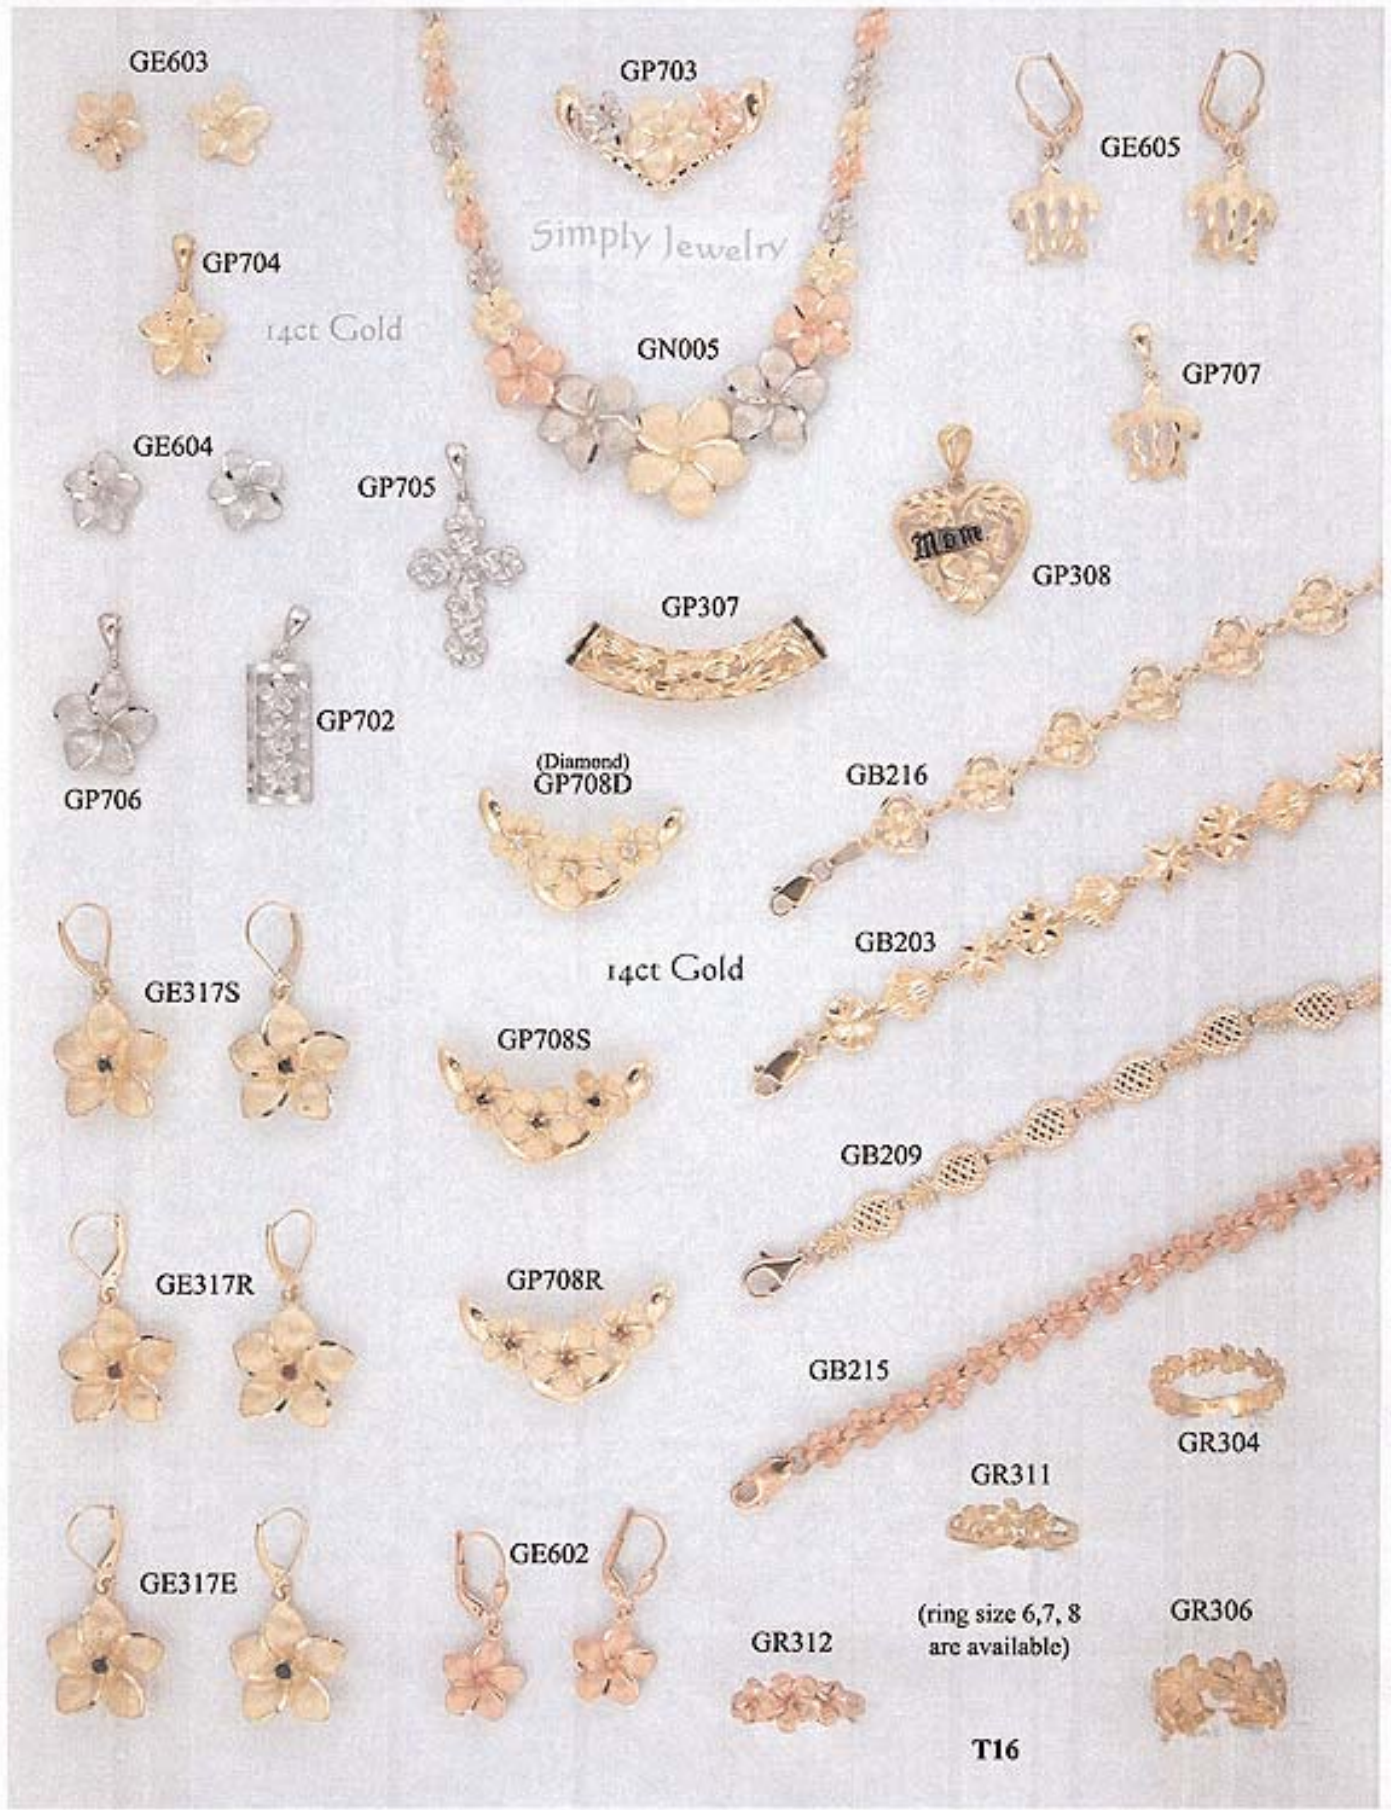

T15

GE603

GP703

GE605

GP704

14ct Gold

Simply Jewelry

GN005