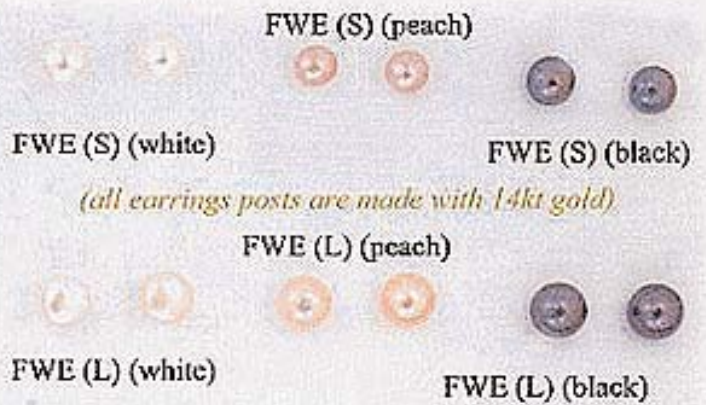

FWE (S) (white)

FWE (S) (black)

FWE (L) (peach)

FWE (L) (white)

FWE (L) (black)

FWE (S) (peach)